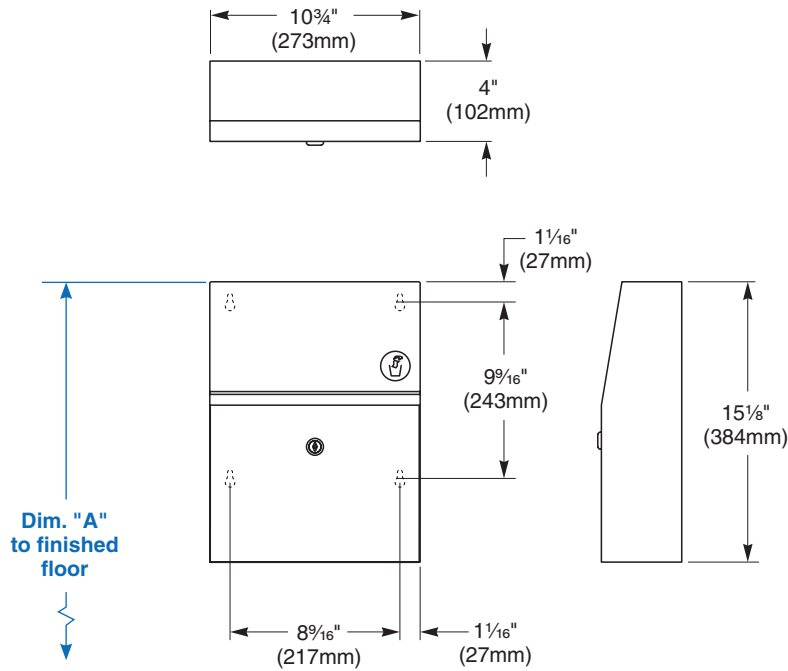

Installation

Verify all rough-in dimensions prior to installation. Secure unit to wall with mounting screws (included) at holes provided.

Guide Specification

Surface-mounted napkin disposal shall serve one toilet compartment and be fabricated of 22 gauge stainless steel with exposed surfaces in satin finish. Self-closing push flap door and stainless steel removable receptacle with tumbler lock.

Overall dimensions: 10 $\frac{3}{4}$ "W x 15 $\frac{1}{8}$ "H x 4"D.

ADA Compliant

- Consult local and national accessibility codes for proper installation guidelines.
- Conformity and compliance to local and national codes is the responsibility of the installer.

© 2014 Bradley
P.O. Box 309, Menomonee Falls, WI 53052-0309
800 BRADLEY (800 272 3539) +1 262 251 6000
bradleycorp.com

Dimensions

Dim. "A" Key Surface:	For Dim. "A"	Top of Unit	Bottom of Unit
Top of door (6" door opening) to finished floor	48" (1219mm)	48" (1219mm)	32 5/8" (829mm)
	45" (1143mm)	45" (1143mm)	29 9/8" (752mm)
	42" (1067mm)	42" (1067mm)	26 5/8" (676mm)
	36" (914mm)	36" (914mm)	20 5/8" (524mm)
	33" (838mm)	33" (838mm)	17 5/8" (448mm)
Rough wall opening:			
Surface Mount:	No rough opening, see overall dimensions.		