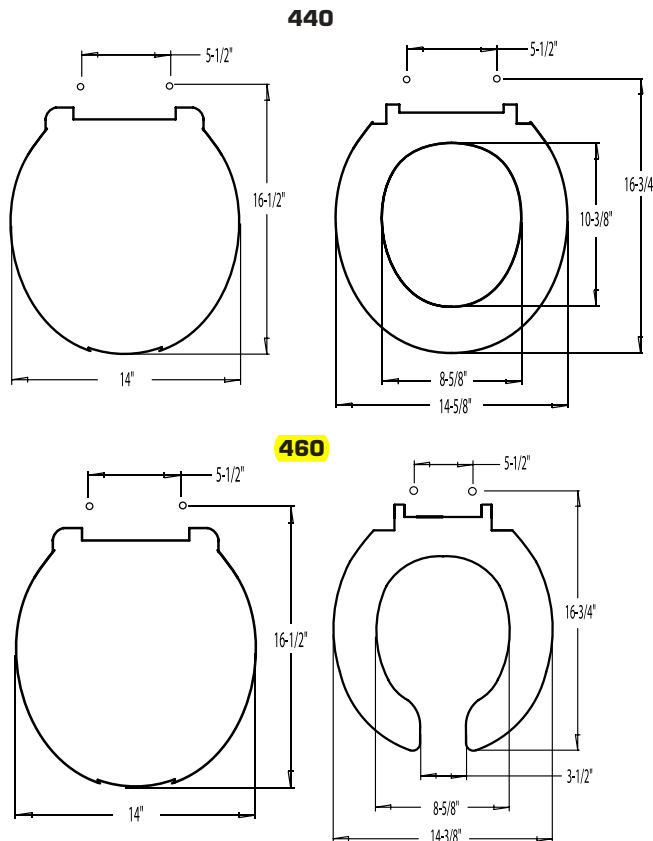

Standard Features:

- Impact-absorbing hinges
- Extended back with concealed hinge
- Integrally-molded, permanent and sanitary color-keyed bumpers
- Corrosion-free hardware
- Withstands cleansers, strong chemicals